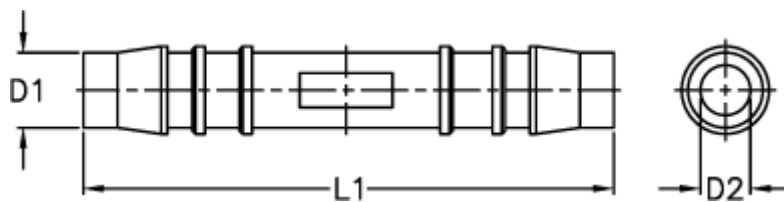

Article number: 027508900014

Description: Norma hose coupling GS 14

## Measures

---

D1 = 14

D2 = 10.0

L1 = 79.0